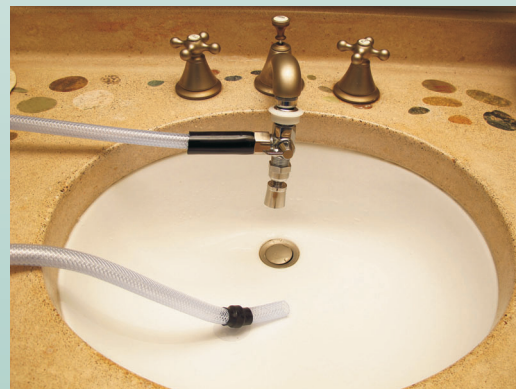

No Costly Remodel

Shower Bay can be set up in any room of the home.

- ◆ Can be assembled quickly without any tools or need for a contractor or plumber.
- ◆ Water hose extends 10.6m in length for easy access to nearest sink location.
- ◆ Water in-hose easily snaps onto existing sink faucet. Place out-hose in sink or tub basin for drainage. Hoses can be coiled up for storage when not in use.
- ◆ Ramp detaches to create smaller footprint (1140 x 1120mm) between shower uses.

– Joe S (ALS patient) and wife, Mary S (caregiver)

Frequently Asked Questions

Where does the water come from?

Shower Bay's unique quick-connect system easily snaps onto most home faucets. The water travels from the faucet through an in-hose to the Shower Bay unit.

Where does the water go?

The built-in pump located at the base of Shower Bay removes the water through the attached out-hose to a nearby sink or tub drain.

Is Shower Bay supposed to fit in my bathroom?

Shower Bay may be used in a bathroom, but it was also designed to work in any room of the home. We understand that most bathrooms are not large enough for adequate wheelchair maneuverability. In most cases Shower Bay is set up in the corner of a bedroom or spare area of the home, such as a den, laundry room or garage.

View more FAQ's online at www.ShowerBay.com

Features

- ❖ Quick assembly – No tools required
- ❖ Eliminate dangerous wet-environment transfers with roll-in ramp
- ❖ Maintain privacy and preserve dignity behind shower walls
- ❖ Easily snap “quick-connect” adapter onto sink faucet
- ❖ Shower in most rooms of the home using the flexible 35-foot water supply hoses
- ❖ Ramp detaches for compact storage