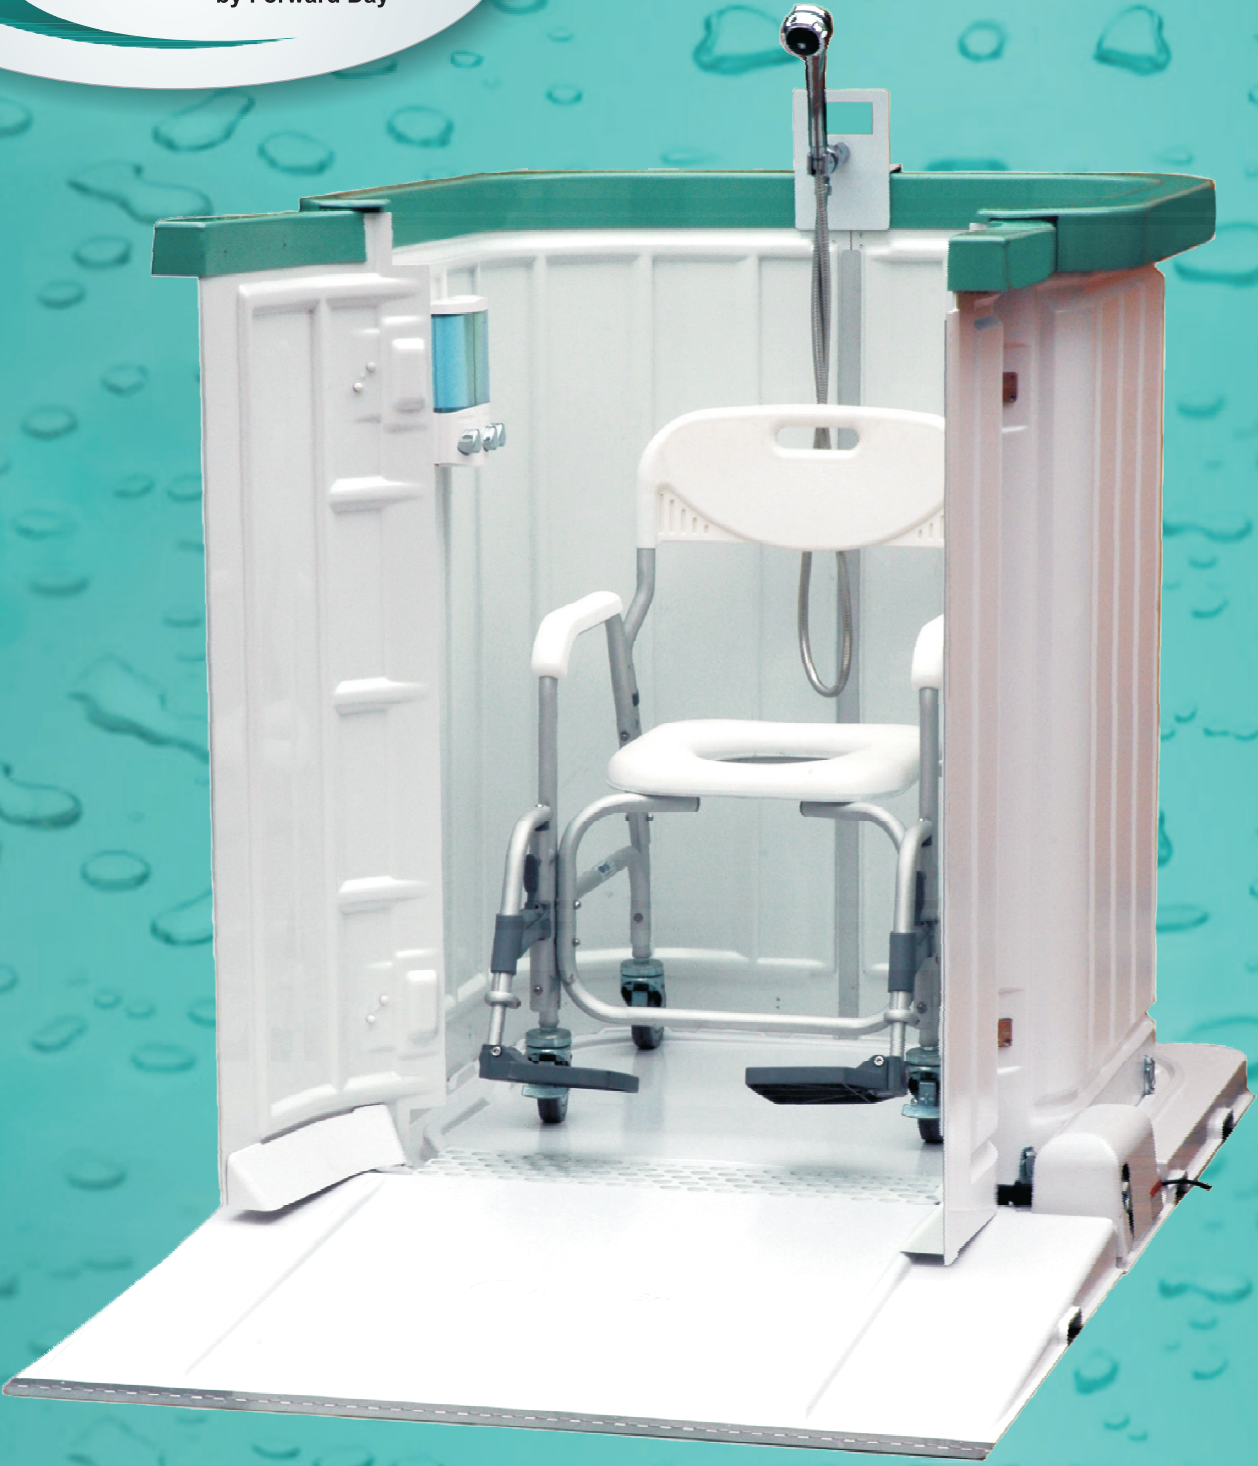

SHOWER BAY
by Forward Day

**Shower Safely
Without Remodeling**

SHOWER BAY is a safe and portable shower designed for wheelchair users. Unlike other solutions on the market, Shower Bay offers a true shower experience without requiring dangerous wet-environment transfers or expensive home renovations. The unique design allows for quick assembly in any room of the home.

No Costly Remodel

Shower Bay can be set up in any room of the home.

- ◆ Can be assembled quickly without any tools or need for a contractor or plumber.
- ◆ Water hose extends 10.6m in length for easy access to nearest sink location.
- ◆ Water in-hose easily snaps onto existing sink faucet. Place out-hose in sink or tub basin for drainage. Hoses can be coiled up for storage when not in use.
- ◆ Ramp detaches to create smaller footprint (1140 x 1120mm) between shower uses.

Safe

Ramp allows for safe and smooth access to shower

- ◆ Provides easy ramp access
- ◆ Eliminates dangerous transfers in a wet environment
- ◆ Protects caregiver from physical injury while assisting user

View more FAQ's online at www.ShowerBay.com

Features

- ❖ Quick assembly – No tools required
- ❖ Eliminate dangerous wet-environment transfers with roll-in ramp
- ❖ Maintain privacy and preserve dignity behind shower walls
- ❖ Easily snap “quick-connect” adapter onto sink faucet
- ❖ Shower in most rooms of the home using the flexible 35-foot water supply hoses
- ❖ Ramp detaches for compact storage